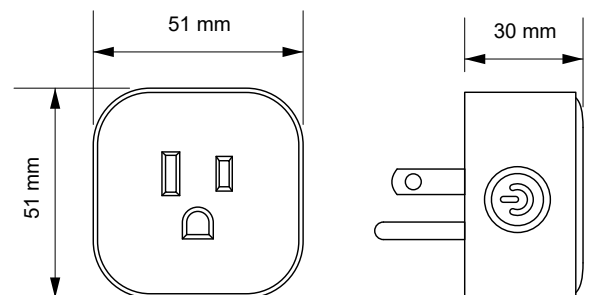

Smart Code	SCG-1PWF3
Input Voltage/Frequency	120V/60Hz
Max switchable load current	15A(Max)
Max loading power@125V	1800W
Standby power	0.5W
Safety Requirements	ETL
EMC/radio disturbance characteristics	FCC
Insertion and extraction lifetime	>5000cycles
Ambient temperature range	-20°C~+45°C
Storage temperature range	-20°C~+80°C
Ingress protection	IP20
Noise Level	≤20DB-

Dimensions

Wifi enabled 
Google, Apple compatible