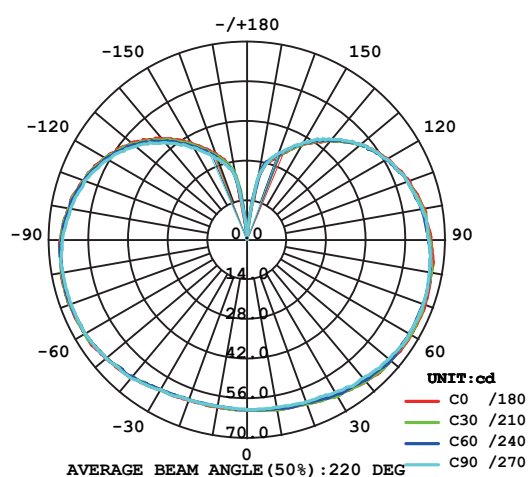

Wi-Fi

COLOR+

TUNABLE WHITE

Smart Bulb
A19
 RGB+CCT
 adjustable 2000-5000K

Smart lighting Products

Product Code	Smart A19
Watts	10
Watts Equiv.	60
Color Temp	3,000
Lumens	800
CRI	80
Base	E26
Power Factor	0.9
Input Voltage	120V
Length	110
Diameter	60
Dimmable	10% - 100%
Rated Life hours	Average Rated Life: 50,000hrs. Energy Star Rating: 25,000 hrs.
Energy Star	Yes

Polar Luminous Intensity Distribution

All luminous intensity values (shown radially from centre) are in cd. Elevation angle values are shown around the outside of the graph.