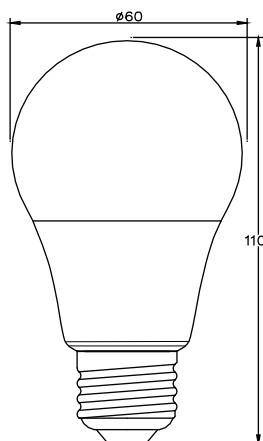

Wi-Fi

COLOR+

TUNABLE WHITE

Smart Bulb
A19
 RGB+CCT
 adjustable 2000-5000K

Smart lighting Products

Product Code	Smart A19
Watts	10
Watts Equiv.	60
Color Temp	3,000
Lumens	800
CRI	80
Base	E26
Power Factor	0.9
Input Voltage	120V
Length	110
Diameter	60
Dimmable	10% - 100%
Rated Life hours	Average Rated Life: 50,000hrs. Energy Star Rating: 25,000 hrs.
Energy Star	Yes

Polar Luminous Intensity Distribution

All luminous intensity values (shown radially from centre) are in cd. Elevation angle values are shown around the outside of the graph.