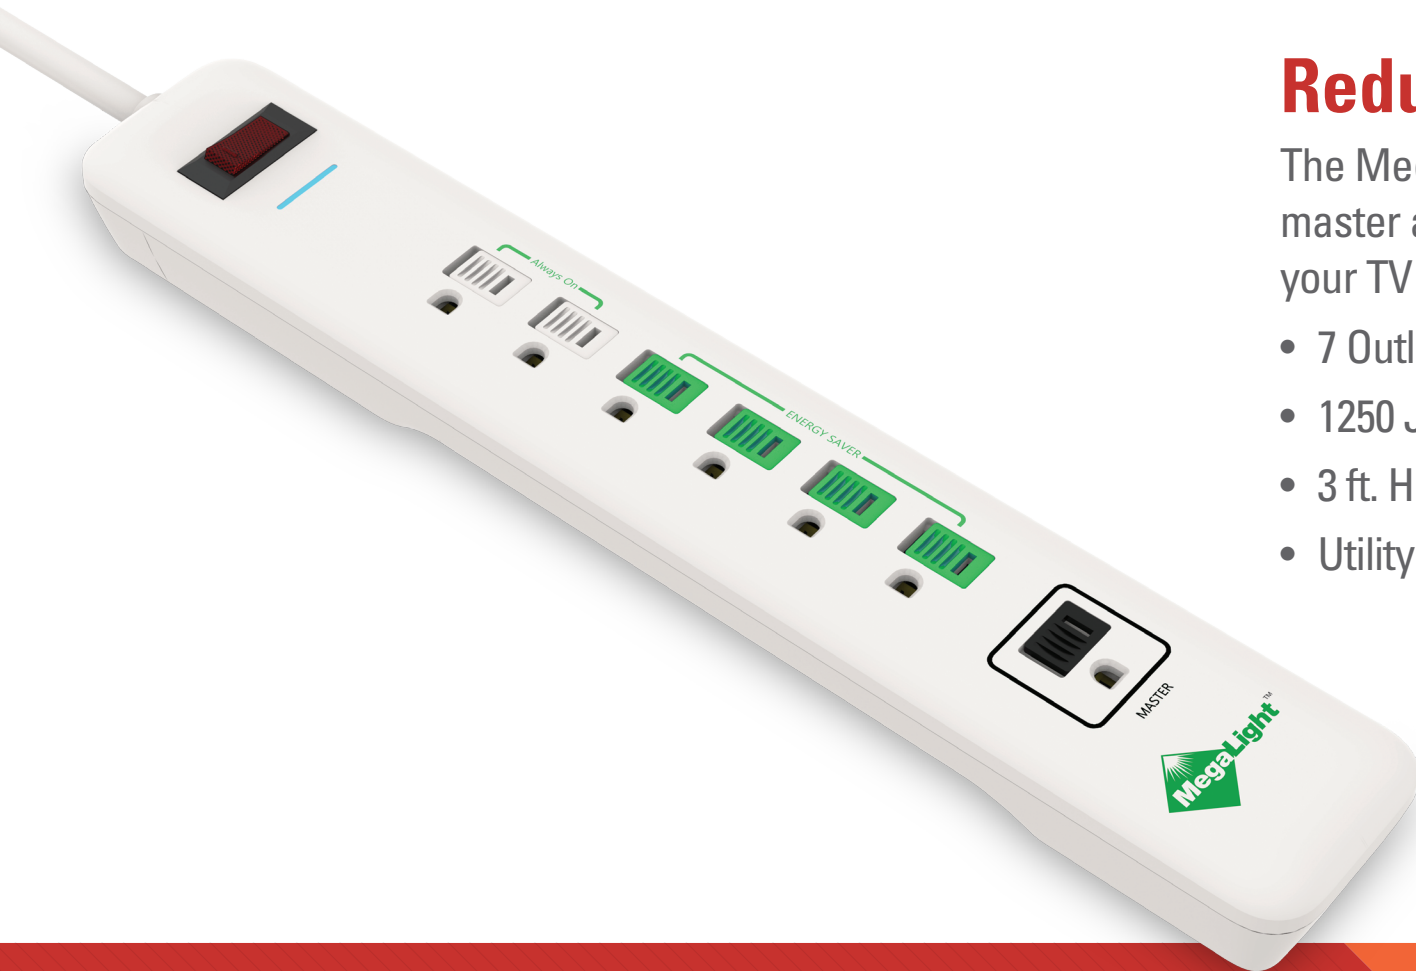

2023

Home Energy Saving Smart Solutions

"There's no place like a smart home."

SMART HOME 8-Outlet Advanced Power Strip

Reduce Standby Power, Save Money.

The MegaLight 8-Outlet Advanced Power Strip works on a simple master and switched basis. Plug in your primary device, such as your TV or PC, into the master outlet.

- 8 Outlets: 4x Switched; 3x Always On; 1x Master
- 1350 Joules
- 6 ft. Heavy Duty Cord
- Utility Approved

SMART HOME 7-Outlet Advanced Power Strip

Reduce Standby Power, Save Money.

The MegaLight 7-Outlet Advanced Power Strip works on a simple master and switched basis. Plug in your primary device, such as your TV or PC, into the master outlet.

- 7 Outlets: 4x Switched; 2x Always On; 1x Master
- 1250 Joules
- 3 ft. Heavy Duty Cord
- Utility Approved

LED LIGHTING

A19 WiFi Smart Bulb

Lights on Anytime, Anywhere.

Smart bulbs can sense and interact automatically with their environments and with users and other smart devices. Unlike regular light bulbs which require manual operation, smart lights can be controlled remotely or through voice commands.

- No Bulb to Replace
- 3.5 Watt
- 300 Lumens
- 3000K Daylight
- 30,000 Hours
- Non-Dimmable

WATER SAVING **Eco-Logical™ Shower Head**

Style, Savings and Function.

Our Eco-Logical™ shower head is a 2.7" 9-jet adjustable turbo-massage that easily rotates from a gentle needle spray to a forceful jet. The effect is a pleasing and invigorating sensation while using less water.