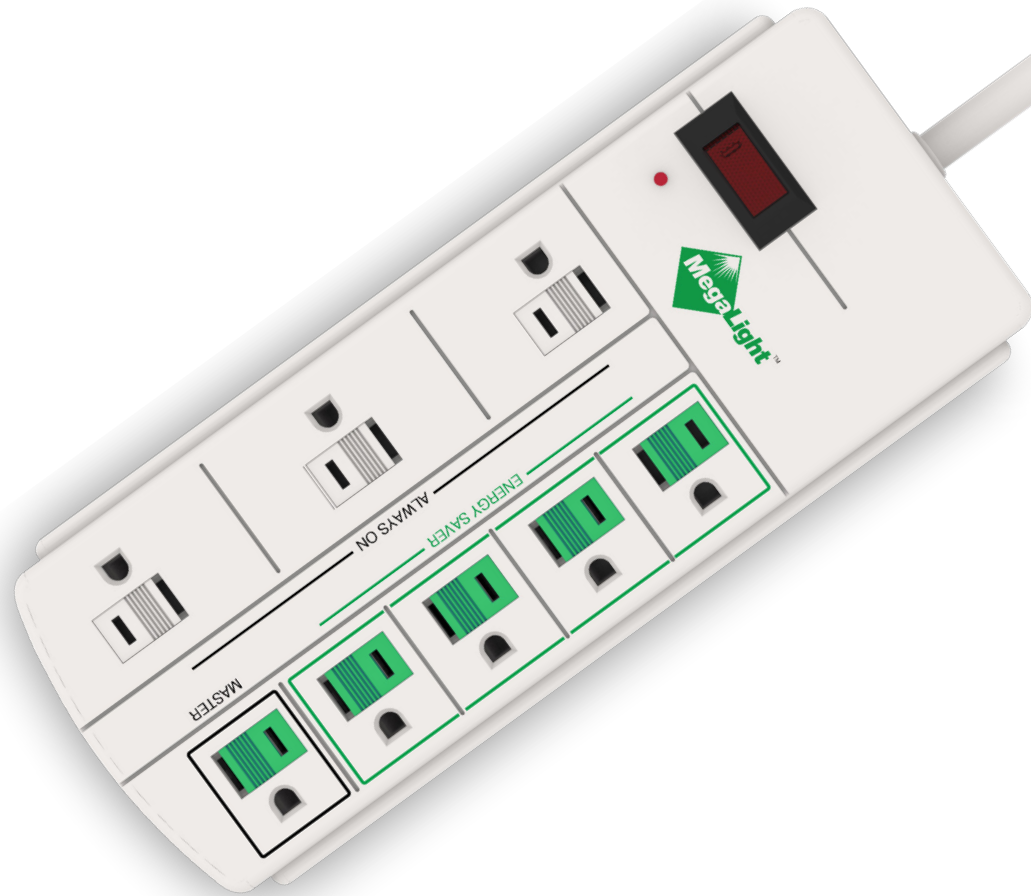

2023

Home Energy Saving Smart Solutions

"There's no place like a smart home."

SMART HOME 8-Outlet Advanced Power Strip

Reduce Standby Power, Save Money.

The MegaLight 8-Outlet Advanced Power Strip works on a simple master and switched basis. Plug in your primary device, such as your TV or PC, into the master outlet.

- 8 Outlets: 4x Switched; 3x Always On; 1x Master
- 1350 Joules
- 6 ft. Heavy Duty Cord
- Utility Approved

SMART HOME 7-Outlet Advanced Power Strip

Reduce Standby Power, Save Money.

The MegaLight 7-Outlet Advanced Power Strip works on a simple master and switched basis. Plug in your primary device, such as your TV or PC, into the master outlet.

- 7 Outlets: 4x Switched; 2x Always On; 1x Master
- 1250 Joules
- 3 ft. Heavy Duty Cord
- Utility Approved

LED LIGHTING

A19 WiFi Smart Bulb

Lights on Anytime, Anywhere.

Smart bulbs can sense and interact automatically with their environments and with users and other smart devices. Unlike regular light bulbs which require manual operation, smart lights can be controlled remotely or through voice commands.

- No Bulb to Replace
- 3.5 Watt
- 300 Lumens
- 3000K Daylight
- 30,000 Hours
- Non-Dimmable

WATER SAVING **Eco-Logical™ Shower Head**

Style, Savings and Function.

Our Eco-Logical™ shower head is a 2.7" 9-jet adjustable turbo-massage that easily rotates from a gentle needle spray to a forceful jet. The effect is a pleasing and invigorating sensation while using less water.