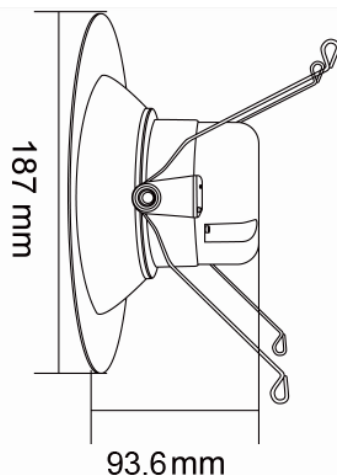

5" & 6" LED Retrofit kits

14 Watt

Application

- Kitchen
- Shopping Mall
- Art Gallery
- Museum
- Hospital
- Offices

Advantages

- Anti-glared design with Baffle
- High output brightness
- Excellent color consistency with 80CRI and 90CRI

Product Code	LDL601430
Watts	14
Watts Equiv.	100
Color Temp	3,000
Lumens	1000
CRI	80
Base	Medium
Power Factor	0.9
Input Voltage	120V
Length	93.6
Diameter	187
Dimmable	10%-100%
Rated Life hours	Average Rated Life: 50,000hrs Energy Star Rating: 25,000hrs
Energy Star	Yes