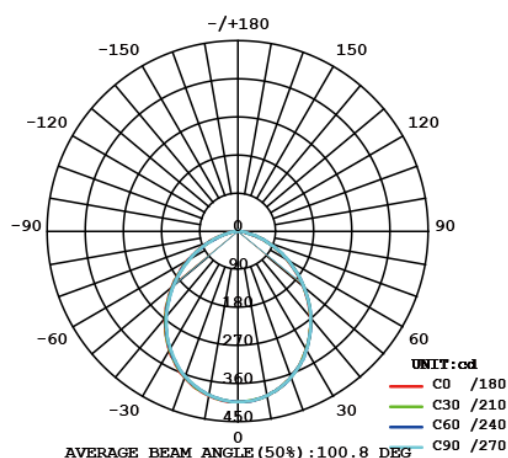

5" & 6" LED Retrofit kits

14 Watt

Application

- Kitchen
- Shopping Mall
- Art Gallery
- Museum
- Hospital
- Offices

Advantages

- Anti-glared design with Baffle
- High output brightness
- Excellent color consistency with 80CRI and 90CRI

Product Code	LDL601430
Watts	14
Watts Equiv.	100
Color Temp	3,000
Lumens	1000
CRI	80
Base	Medium
Power Factor	0.9
Input Voltage	120V
Length	93.6
Diameter	187
Dimmable	10%-100%
Rated Life hours	Average Rated Life: 50,000hrs Energy Star Rating: 25,000hrs
Energy Star	Yes

Polar Luminous Intensity Distribution

All luminous intensity values (shown radially from centre) are in cd.
Elevation angle values are shown around the outside of the graph.