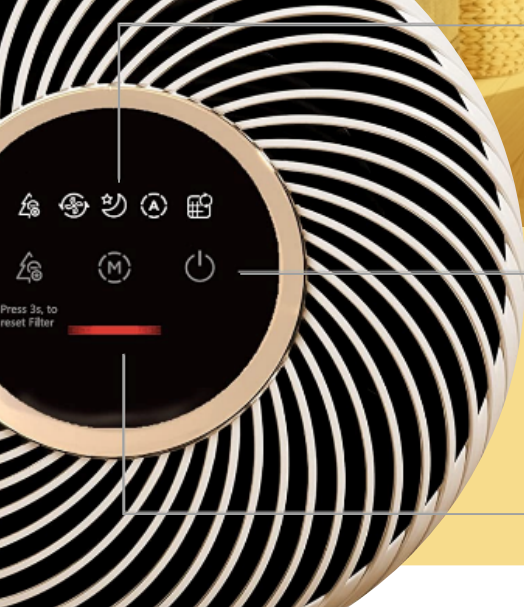

AIR PURIFIER Healthy Home

The air purifier has an H13True HEPA filter and removes 99.97% of airborne particles. The unit is known for its compact size, power, and quietness. It blends style and technology with power and quality long-term air cleaning. The unit is the perfect choice for residential applications, student dormitories and offices of up to 225 square feet.

Removes 99.97%

Of hair, dust, large pollutants and particles, allergens and germs as small as 0.1 micron

Indicator Display

- Net Ion
- Turbo mode
- Sleep mode
- Auto mode
- HEPA filter replace

Operation Buttons

- Reset HEPA filter
- Mode selection
- On/Off

Air Quality Indicator

- Poor
- Medium
- Good
- Excellent

BENEFIT

- High CADR
- 120V/22W
- Low Noise <55DB(A)

SPECIFICATIONS	
Modes	DT – AP206
Input Voltage(V)	120
Power Consumption (W)	22
Weight (Lbs)	6.4
Noise Level (DB(A))	22 – 55
Room size (Sq. Ft)	233
Dust-Free CADR (cfm)	150
Smoke-Free CADR (cfm)	151
Dust-Free CADR (cfm)	150
Filter	H13
Touch Screen	Yes
Cleaning Level	3 Fan Speed (Low/High/Auto)
Sleep Mode	Yes
360° Coverage	Yes
Auto Mode	Yes
Air Quality Sensor	Yes(4 color indicator)
Size 243	9.45"x 9.45"x 15.04"

ADVANTAGES

- Double Layers H13True HEPA.
- 4 colors indicator by dust sensor real-time monitoring air quality.
- 3 fan speeds plus sleep mode.