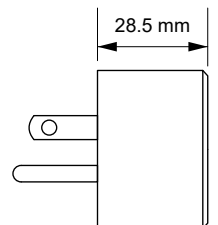

Product Code	SK521-WU
Input Voltage/Frequency	125V/60Hz
Max switchable load current	15A(Max)
Max loading power@125V	1875W
Standby power	0.5W
Safety Requirements	ETL
EMC/radio disturbance characteristics	FCC
Insertion and extraction lifetime	>5000cycles
Ambient temperature range	-20°C~+45°C
Storage temperature range	-20°C~+80°C
Ingress protection	IP20
USB	2.1A

Dimensions

Wifi enabled 
Google, Apple compatible