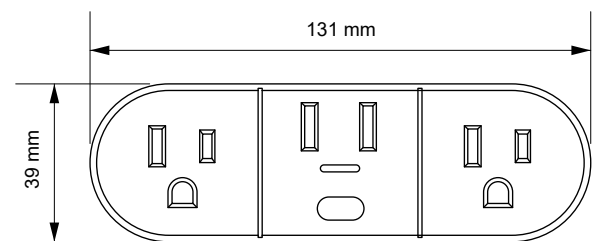

Product Code	SK521-WU
Input Voltage/Frequency	125V/60Hz
Max switchable load current	15A(Max)
Max loading power@125V	1875W
Standby power	0.5W
Safety Requirements	ETL
EMC/radio disturbance characteristics	FCC
Insertion and extraction lifetime	>5000cycles
Ambient temperature range	-20°C~+45°C
Storage temperature range	-20°C~+80°C
Ingress protection	IP20
USB	2.1A

Dimensions

Wifi enabled 
Google, Apple compatible